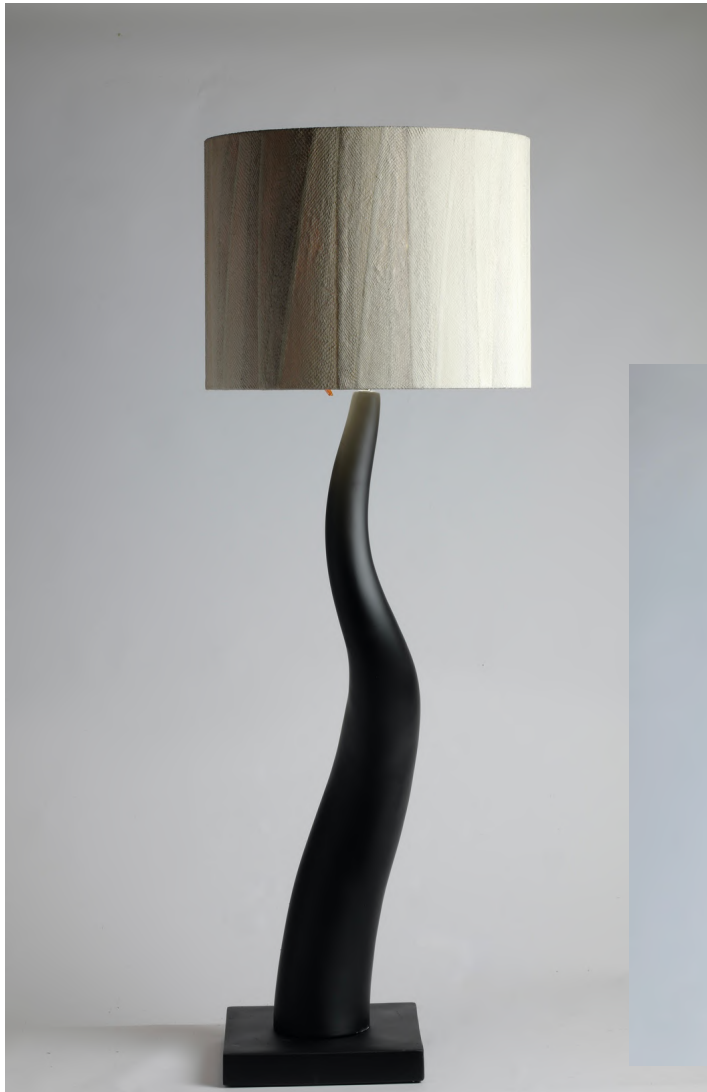

MEET
Pirarucu
Salmon

Eco Design

GLOBAL GREEN

Rick Owens for Rihanna

VOGUE

PIRARUCU IS LIFE, IS ENVIRONMENTAL PRESERVATION, IS ZERO DEFORESTATION.

At Nova Kaeru, all fish skins are processed from food industry waste and regulated by the Brazilian Institute for the Environment and Renewable Natural Resources (IBAMA), by tracking products from suppliers that maintain sanitary standards international and welfare practices, helping to protect fishers / breeders, families and nature.

Pirarucu, known as the "Amazon Giant", is a freshwater fish native to the Brazilian Amazon. Thousands of families in the region have survival linked to their capture and conservation. The use of its skin to produce leather in a sustainable way by Nova Kaeru, contributes to the preservation of the species and the increase of the income of indigenous and riverside community, guaranteeing a better quality of life for their families and local communities.

The skin of pirarucu fish is a luxury product that is able to build a complete sustainable cycle in the industry, protecting the forests, wildlife and people who depend on them.

NK NOVA KAERU®
exotic sustainable bioleathers

These salmon panels are handmade and bonded without any stitching, only using a natural biodegradable adhesive. Each panel has a minimum width of 50 cm and a length of around 1.8 meters.

WallCoverings

NK NOVA KAERU®
exotic sustainable bioleathers