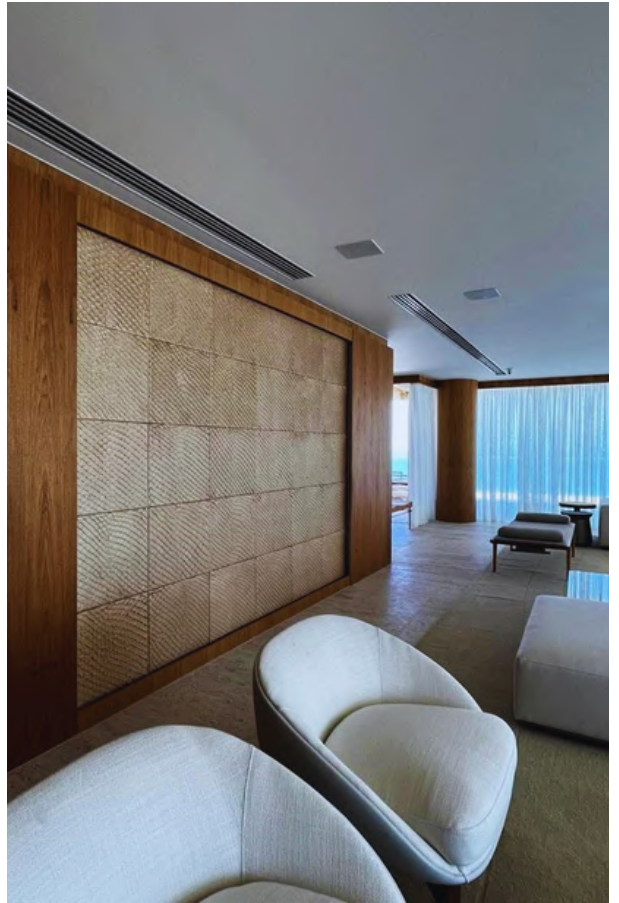

PIRARUCU DESIGNS

- Fashion
- Interior Design, home decor
- Wallcovering
- Upholstery
- Creative design